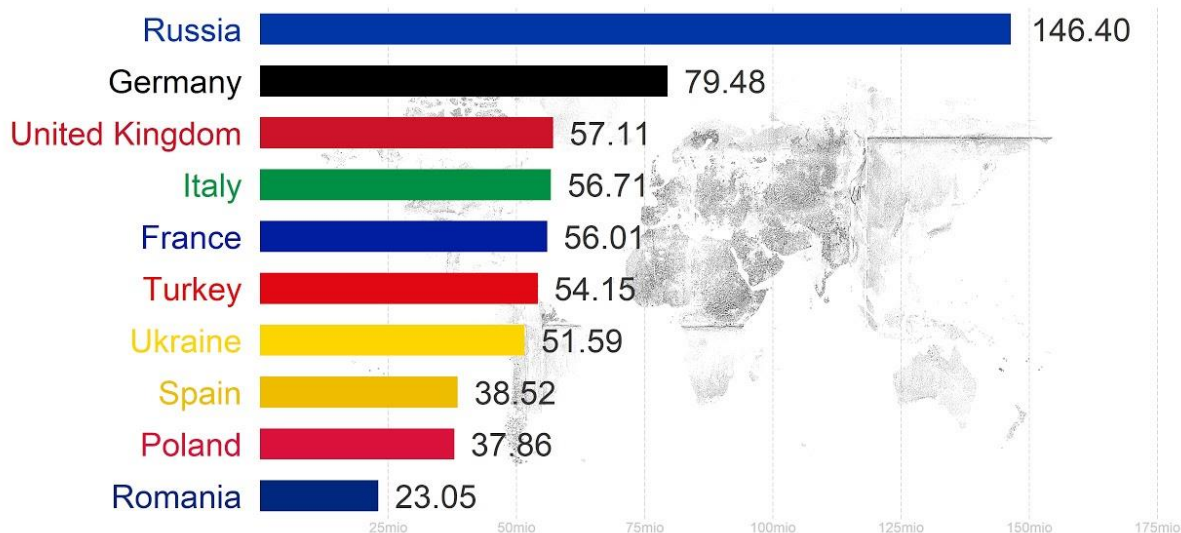

## 1989 Largest Countries in Europe Population in Million

(Note: All of the numbers above are in the **MILLIONS**.  
So, **Spain's population** should be written as **38,520,000**.)

Which country had **the highest** population? \_\_\_\_\_

- How many people lived in this country? \_\_\_\_\_

Which country had **the lowest** population? \_\_\_\_\_

- How many people lived in this country? \_\_\_\_\_

Which countries had **more than** 50,000,000 people? \_\_\_\_\_

Which countries had **less than** 50,000,000 people? \_\_\_\_\_